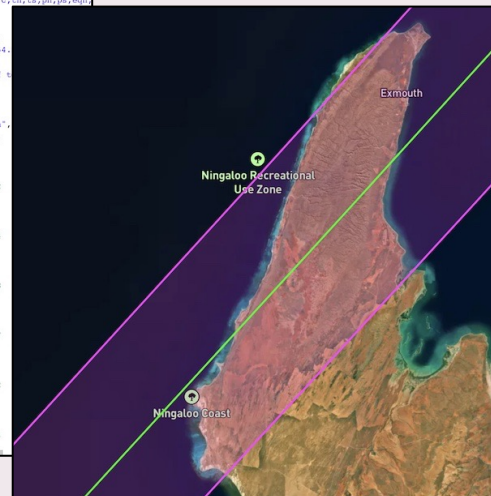

Web Services API and Data

- For web-sites, apps and data visualization teams
- Astronomy and geospatial APIs provided via a simple-to-use web service
- Eclipse-related data includes:
  - Local Circumstances (contact times, magnitude, obscuration etc.)
  - Besselian Elements
  - Eclipse Paths
  - Instantaneous Circumstances
  - Lunar Limb Profile
  - Lunar Libration
- Data available as JSON, GeoJSON, SVG
- [Documentation](#)