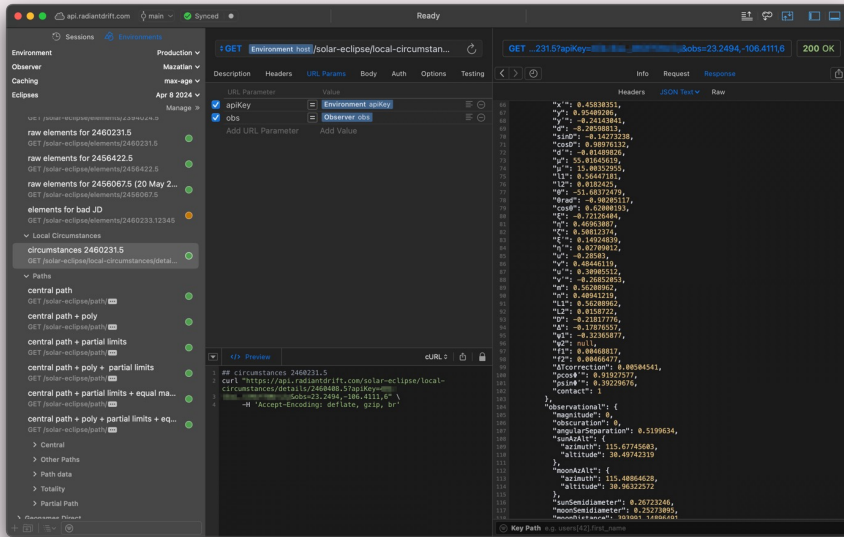

Astronomy and Geospatial APIs + Widgets for your site

- Eclipse path data
- Eclipse maps
- Eclipse simulator
- Local circumstances
- Lunar limb profiles
- ...and more

From the makers of [The Photographer's Ephemeris](#)

radiantdrift.com

Embeddable Eclipse Map

- A dynamic, interactive map to embed on your web-site
- Focus on the exact location of interest for your audience
- Map pan and zoom
- Multiple map styles available
- Customizable map marker location, title and subtitle
- Times, magnitude, duration of eclipse calculated and displayed automatically

Embeddable Eclipse Simulator

- An attractive, interactive eclipse simulator to embed on your web-site
- Show the progress of the eclipse at the exact location of interest for your audience
- Visitors can view and interact with the simulation without leaving your website
- Interactive playback controls

- [Documentation](#)

Web Services API and Data

- For web-sites, apps and data visualization teams
- Astronomy and geospatial APIs provided via a simple-to-use web service
- Eclipse-related data includes:
 - Local Circumstances (contact times, magnitude, obscuration etc.)
 - Besselian Elements
 - Eclipse Paths
 - Instantaneous Circumstances
 - Lunar Limb Profile
 - Lunar Libration
- Data available as JSON, GeoJSON, SVG
- [Documentation](#)