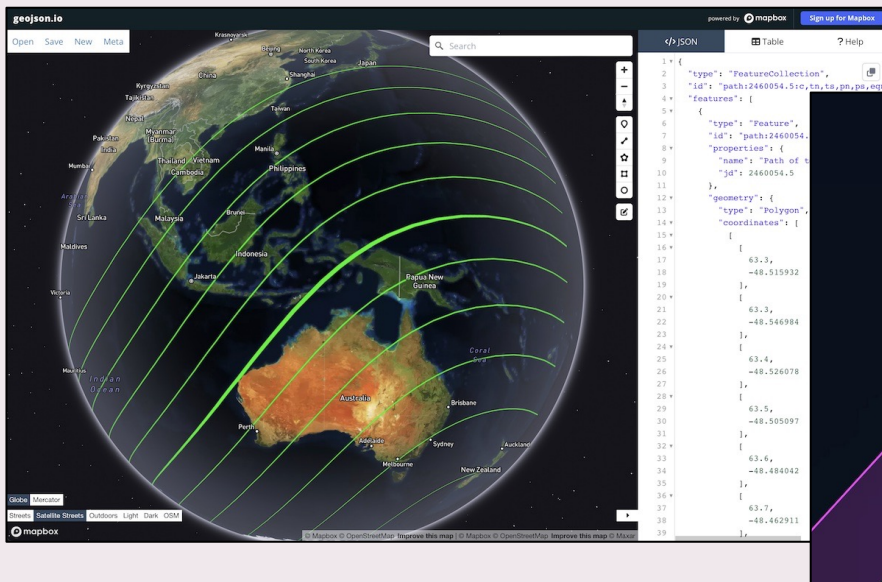

Astronomy and Geospatial APIs + Widgets for your site

- Eclipse path data
- Eclipse maps
- Eclipse simulator
- Local circumstances
- Lunar limb profiles
- ...and more

From the makers of [The Photographer's Ephemeris](#)

radiantdrift.com

Embeddable Eclipse Map

- A dynamic, interactive map to embed on your web-site
- Focus on the exact location of interest for your audience
- Map pan and zoom
- Multiple map styles available
- Customizable map marker location, title and subtitle
- Times, magnitude, duration of eclipse calculated and displayed automatically

Embeddable Eclipse Simulator

- An attractive, interactive eclipse simulator to embed on your web-site
- Show the progress of the eclipse at the exact location of interest for your audience
- Visitors can view and interact with the simulation without leaving your website
- Interactive playback controls

- [Documentation](#)

Web Services API and Data

- For web-sites, apps and data visualization teams
- Astronomy and geospatial APIs provided via a simple-to-use web service
- Eclipse-related data includes:
 - Local Circumstances (contact times, magnitude, obscuration etc.)
 - Besselian Elements
 - Eclipse Paths
 - Instantaneous Circumstances
 - Lunar Limb Profile
 - Lunar Libration
- Data available as JSON, GeoJSON, SVG
- [Documentation](#)