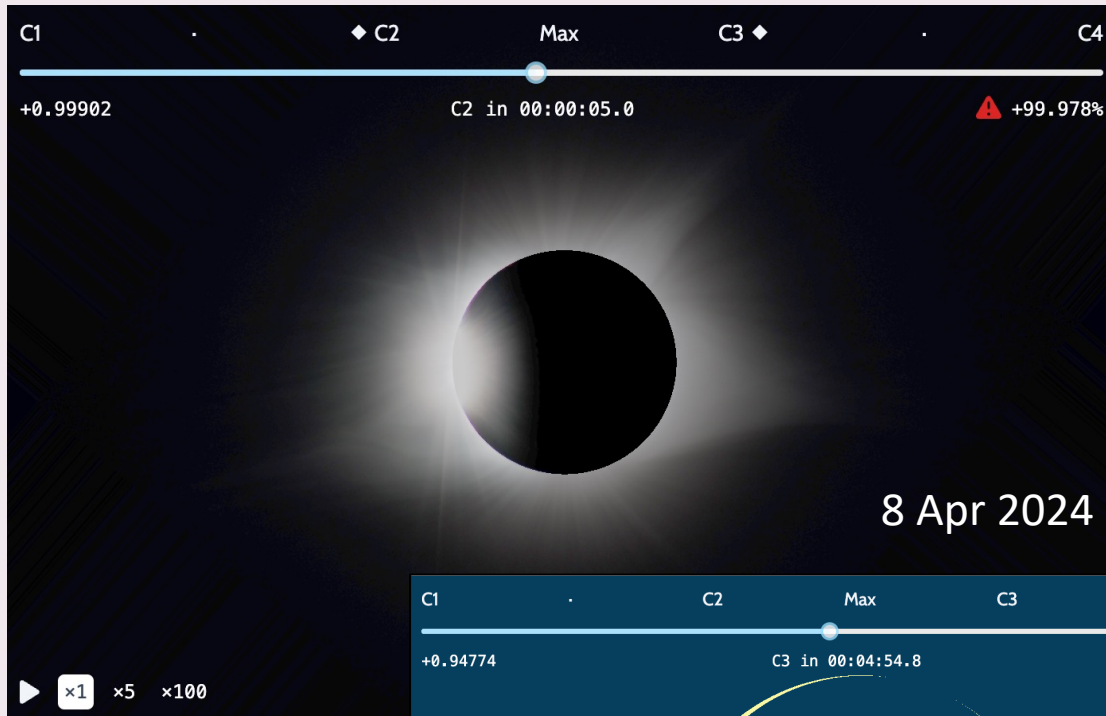

Astronomy and Geospatial APIs + Widgets for your site

- Eclipse path data
- Eclipse maps
- Eclipse simulator
- Local circumstances
- Lunar limb profiles
- ...and more

From the makers of [The Photographer's Ephemeris](#)

radiantdrift.com

Embeddable Eclipse Map

- A dynamic, interactive map to embed on your web-site
- Focus on the exact location of interest for your audience
- Map pan and zoom
- Multiple map styles available
- Customizable map marker location, title and subtitle
- Times, magnitude, duration of eclipse calculated and displayed automatically

Embeddable Eclipse Simulator

- An attractive, interactive eclipse simulator to embed on your web-site
- Show the progress of the eclipse at the exact location of interest for your audience
- Visitors can view and interact with the simulation without leaving your website
- Interactive playback controls

- [Documentation](#)

Web Services API and Data

- For web-sites, apps and data visualization teams
- Astronomy and geospatial APIs provided via a simple-to-use web service
- Eclipse-related data includes:
 - Local Circumstances (contact times, magnitude, obscuration etc.)
 - Besselian Elements
 - Eclipse Paths
 - Instantaneous Circumstances
 - Lunar Limb Profile
 - Lunar Libration
- Data available as JSON, GeoJSON, SVG
- [Documentation](#)