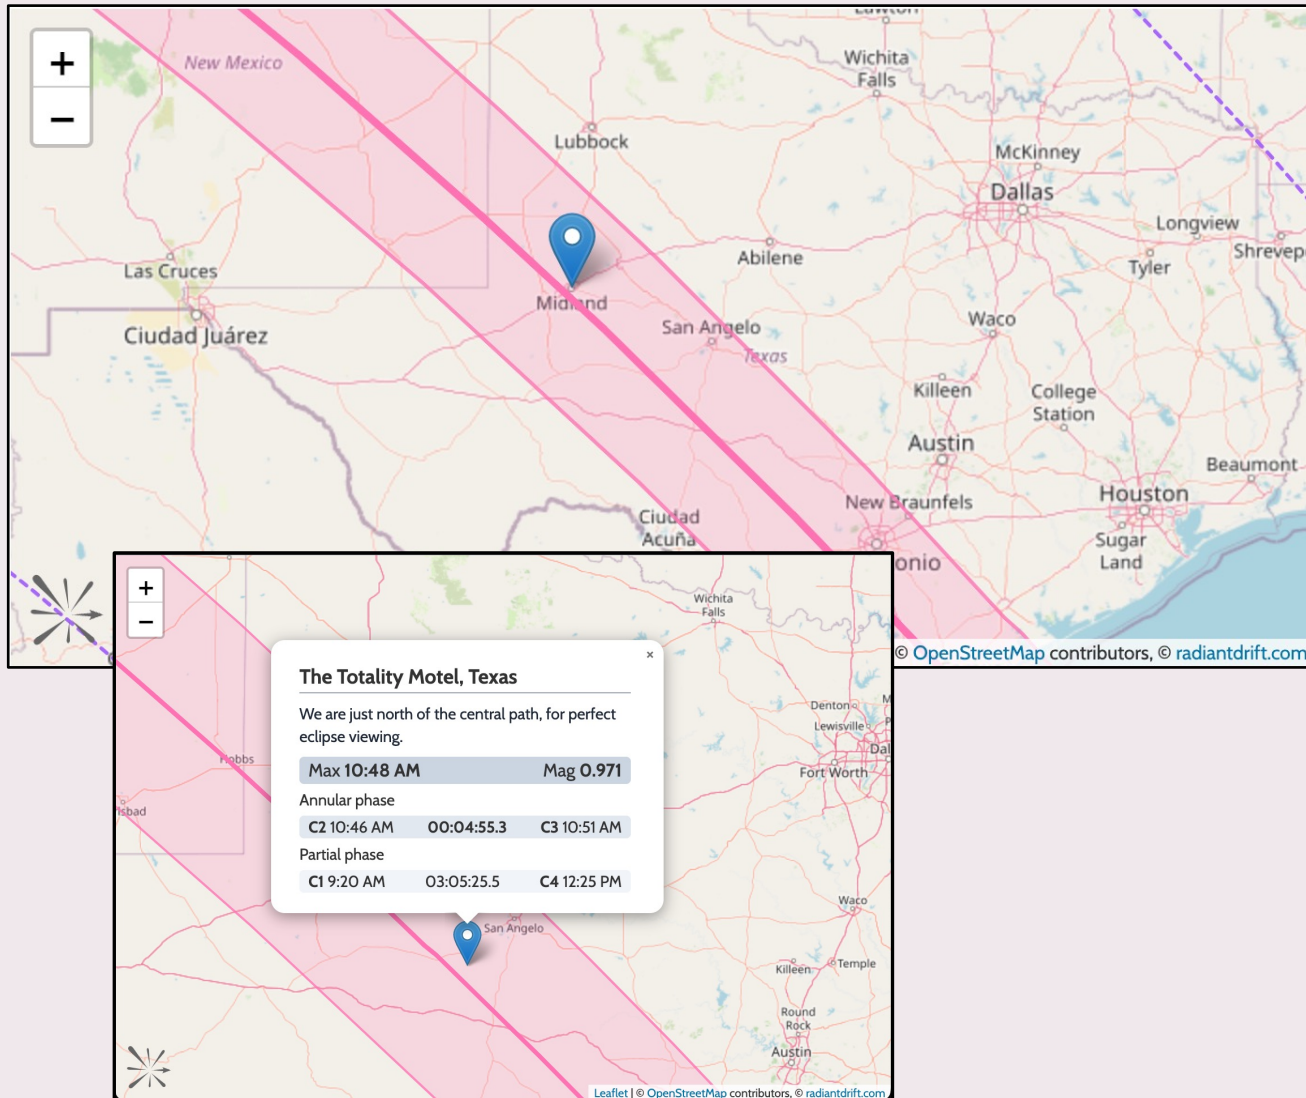

Astronomy and Geospatial APIs + Widgets for your site

- Eclipse path data
- Eclipse maps
- Eclipse simulator
- Local circumstances
- Lunar limb profiles
- ...and more

From the makers of [The Photographer's Ephemeris](#)

radiantdrift.com

Embeddable Eclipse Map

- A dynamic, interactive map to embed on your web-site
- Focus on the exact location of interest for your audience
- Map pan and zoom
- Multiple map styles available
- Customizable map marker location, title and subtitle
- Times, magnitude, duration of eclipse calculated and displayed automatically

- [Documentation](#)

Web Services API and Data

- For web-sites, apps and data visualization teams
- Astronomy and geospatial APIs provided via a simple-to-use web service
- Eclipse-related data includes:
 - Local Circumstances (contact times, magnitude, obscuration etc.)
 - Besselian Elements
 - Eclipse Paths
 - Instantaneous Circumstances
 - Lunar Limb Profile
 - Lunar Libration
- Data available as JSON, GeoJSON, SVG
- [Documentation](#)