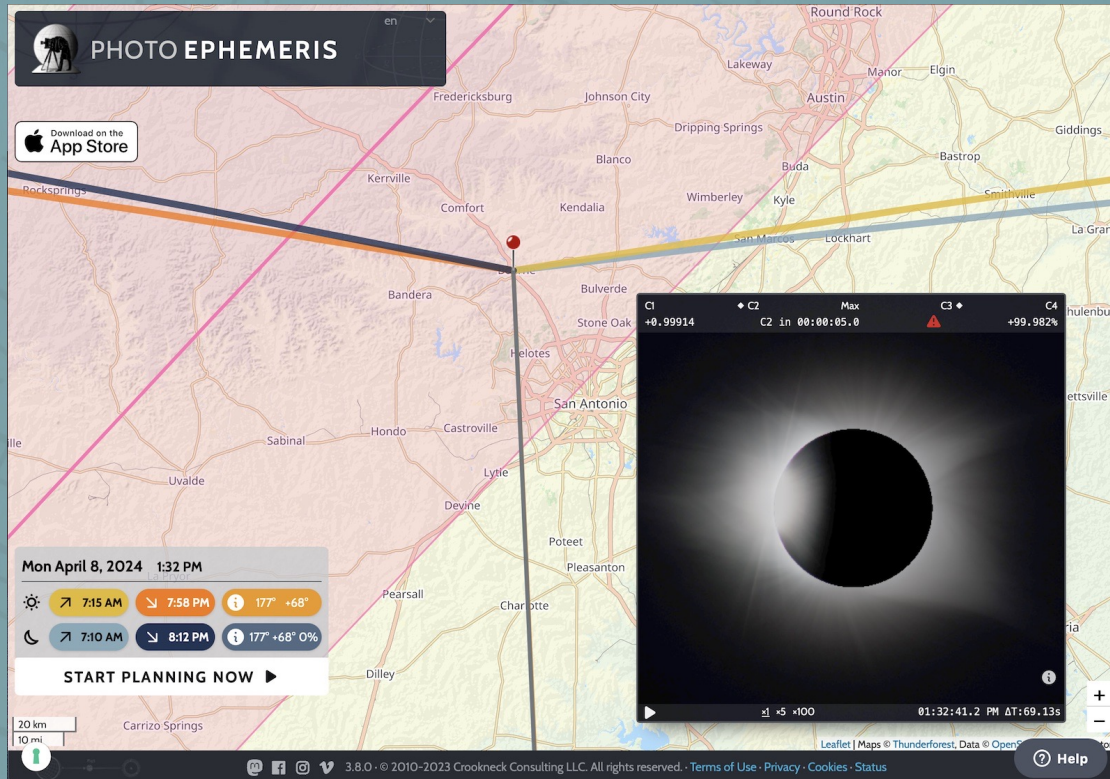

PHOTO EPHEMERIS

One of the world's best-known planning tools for outdoor photography

Free web app now comes with comprehensive support for **solar eclipse** planning

A screenshot of the Photo Ephemeris website homepage. The background is a sunset over a beach with waves. The website has a dark header with the logo, navigation links (Sign in, Sign up, UPGRADE, en), and utility links (START TOUR, MAP, 3D, LOCATIONS, SETTINGS). The main content area features three text boxes: 1) 'One of the most useful apps for any nature photographer.' with the 'Outdoor Photographer' logo. 2) 'Head and shoulders above the crowd is The Photographer's Ephemeris. Odd name, great app.' with the 'NATIONAL GEOGRAPHIC' logo. 3) 'The Photographer's Ephemeris helps you plan outdoor photography shoots in natural light. It's a map-based sun and moon calculator. See how the light will fall on the land, day or night, for any location on earth.' At the bottom right, there is a call to action: 'The web app is free to use*. Get started today. START PLANNING NOW ►'. A small note at the bottom right says '* Optional PRO plan available'. The footer contains social media icons, version number (3.8.0), and copyright information (© 2010-2023 Crookneck Consulting LLC).

Quickly evaluate different potential locations simply by moving the map pin.

- [Tutorials](#)
- [Solar Eclipse Planning](#)

3D Terrain Visualization

- PRO plan includes 3D terrain visualization
- Check sightlines from shooting location to the Sun/Moon
- Sun and Moon paths visualized

Ensure your eclipse shot is not obscured by surrounding terrain!

- [3D Terrain](#)

Shareable Links

- Create easily shareable links to any date/time/location, including eclipses
- Custom short links available, e.g. ephemer.is/my-eclipse-location
- Simple, user-friendly landing page for first-time visitors