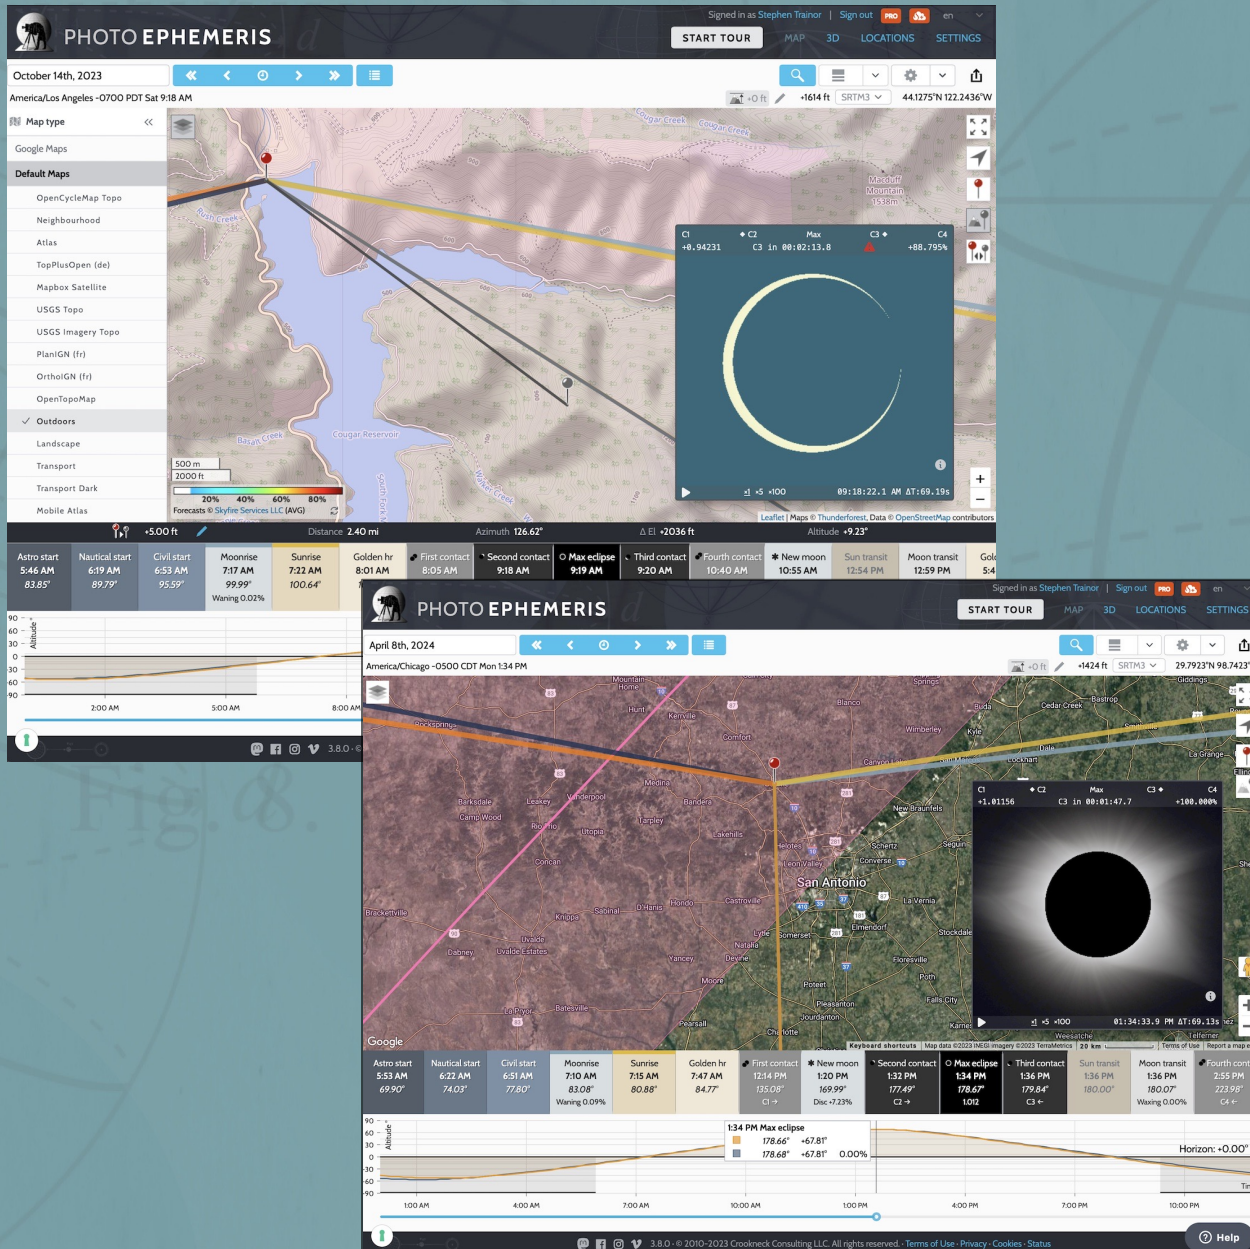

PHOTO EPHEMERIS

One of the world's best-known planning tools for outdoor photography

Free web app now comes with comprehensive support for **solar eclipse** planning

A screenshot of the Photo Ephemeris website homepage. The background is a sunset over a beach with waves. The website has a dark header with the logo, navigation links (Sign in, Sign up, UPGRADE, en), and utility links (START TOUR, MAP, 3D, LOCATIONS, SETTINGS). The main content area features three text boxes: 1) 'One of the most useful apps for any nature photographer.' with the 'Outdoor Photographer' logo. 2) 'Head and shoulders above the crowd is The Photographer's Ephemeris. Odd name, great app.' with the 'NATIONAL GEOGRAPHIC' logo. 3) 'The Photographer's Ephemeris helps you plan outdoor photography shoots in natural light. It's a map-based sun and moon calculator. See how the light will fall on the land, day or night, for any location on earth.' At the bottom right, there is a call to action: 'The web app is free to use*. Get started today. START PLANNING NOW ►'. A small note at the bottom right says '* Optional PRO plan available'. The footer contains social media icons, version number (3.8.0), and copyright information (© 2010-2023 Crookneck Consulting LLC).

Solar eclipse tools

- Free web app runs in the browser
- Sun, Moon position and direction shown clearly
- Multiple map styles (street, topographic, satellite)
- Distance and elevation measurements
- Eclipse timings (local circumstances)
- Eclipse path
- Eclipse simulator

Quickly evaluate different potential locations simply by moving the map pin.

- [Tutorials](#)
- [Solar Eclipse Planning](#)

3D Terrain Visualization

- PRO plan includes 3D terrain visualization
- Check sightlines from shooting location to the Sun/Moon
- Sun and Moon paths visualized