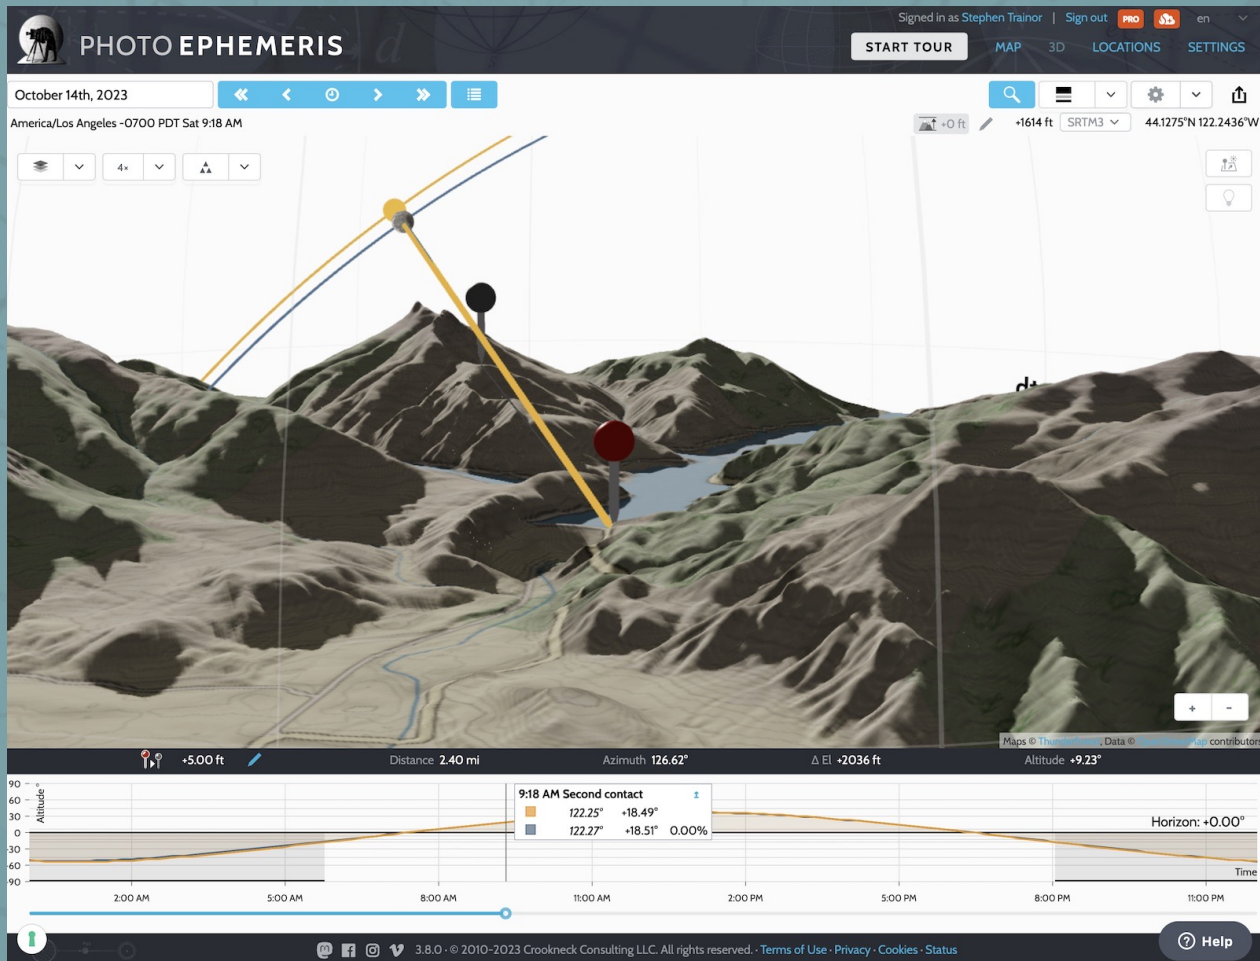

PHOTO EPHEMERIS

One of the world's best-known planning tools for outdoor photography

Free web app now comes with comprehensive support for **solar eclipse** planning

A screenshot of the Photo Ephemeris website homepage. The background is a sunset over a beach with waves. The website has a dark header with the logo, navigation links (Sign in, Sign up, UPGRADE, en), and utility links (START TOUR, MAP, 3D, LOCATIONS, SETTINGS). The main content area features three text boxes: 1) 'One of the most useful apps for any nature photographer.' with the 'Outdoor Photographer' logo. 2) 'Head and shoulders above the crowd is The Photographer's Ephemeris. Odd name, great app.' with the 'NATIONAL GEOGRAPHIC' logo. 3) 'The Photographer's Ephemeris helps you plan outdoor photography shoots in natural light. It's a map-based sun and moon calculator. See how the light will fall on the land, day or night, for any location on earth.' At the bottom right, there is a call to action: 'The web app is free to use*. Get started today. START PLANNING NOW ►'. A small note at the bottom right says '* Optional PRO plan available'. The footer contains social media icons, version number (3.8.0), and copyright information (© 2010-2023 Crookneck Consulting LLC).

Solar eclipse tools

- Free web app runs in the browser
- Sun, Moon position and direction shown clearly
- Multiple map styles (street, topographic, satellite)
- Distance and elevation measurements
- Eclipse timings (local circumstances)
- Eclipse path
- Eclipse simulator

Quickly evaluate different potential locations simply by moving the map pin.

- [Tutorials](#)
- [Solar Eclipse Planning](#)

3D Terrain Visualization

- PRO plan includes 3D terrain visualization
- Check sightlines from shooting location to the Sun/Moon
- Sun and Moon paths visualized