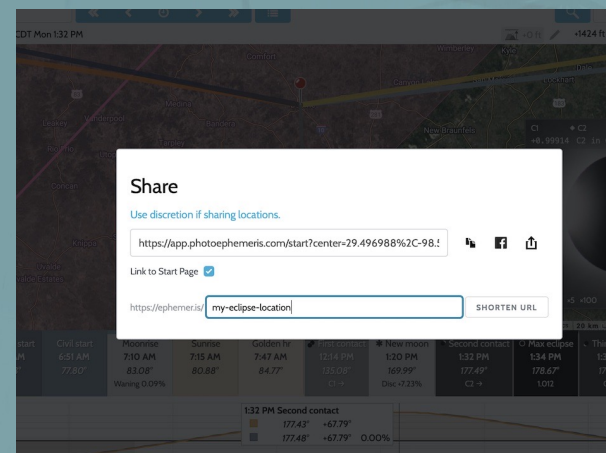

Solar eclipse tools

- Free web app runs in the browser
- Sun, Moon position and direction shown clearly
- Multiple map styles (street, topographic, satellite)
- Distance and elevation measurements
- Eclipse timings (local circumstances)
- Eclipse path
- Eclipse simulator

Quickly evaluate different potential locations simply by moving the map pin.

- [Tutorials](#)
- [Solar Eclipse Planning](#)

3D Terrain Visualization

- PRO plan includes 3D terrain visualization
- Check sightlines from shooting location to the Sun/Moon
- Sun and Moon paths visualized

Ensure your eclipse shot is not obscured by surrounding terrain!

- [3D Terrain](#)

Shareable Links

- Create easily shareable links to any date/time/location, including eclipses
- Custom short links available, e.g. ephemer.is/my-eclipse-location
- Simple, user-friendly landing page for first-time visitors