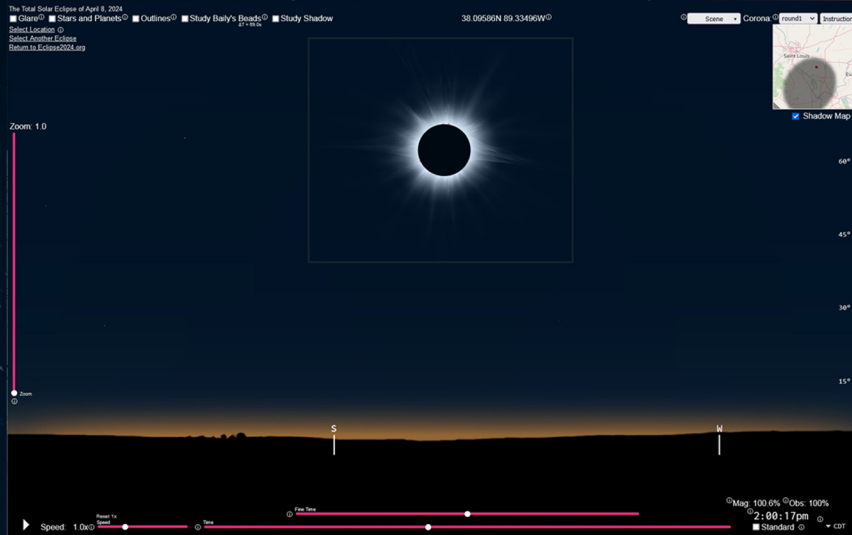

ECLIPSE2024.ORG'S ECLIPSE SIMULATOR

WHAT WILL THE ECLIPSE LOOK LIKE FOR YOUR

PATRONS / VISITORS / MEMBERS
STUDENTS / AUDIENCE?

Show them with the **FANTASTIC
Eclipse Simulator**
from Eclipse2024.org!

(Featured in leading publications!)

BEADED ANNULAR

BAILY'S BEADS

Accurate, Ultra-Realistic Simulation of the
Annular Eclipse of October 14, 2023
and the
Total Eclipse of April 8, 2024

See all the great effects that occur during totality and annularity!
Preview the eclipses from any location, to help you plan for eclipse day!
Shows the eclipse experience from inside, outside, or at the edge of the path!
Comprehensive instructions help you learn (or teach) about eclipses!

SHADOW MAP

LUNAR OUTLINE

REFRACTION

TOTALITY!

Eclipse circumstances are calculated for any location
Accurate eclipse times are displayed in local time or user-selectable time zone
Baily's Beads preview uses LRO LOLA data for complete realism
Calculations are performed using latest values of Besselian Elements and ΔT
Eye protection requirements are prominently displayed
Real-time clock shows the eclipse's progress with user-selectable speeds

Atmospheric refraction and sunrise/sunset effects
Chromosphere, diamond ring, and accurate full-limb Baily's Beads
Stars and Planets displayed during totality
User-selectable coronas and foregrounds
Limb darkening, solar glare, prominences and orange horizon glow
Aerial shadow preview and eclipse shadow outline map