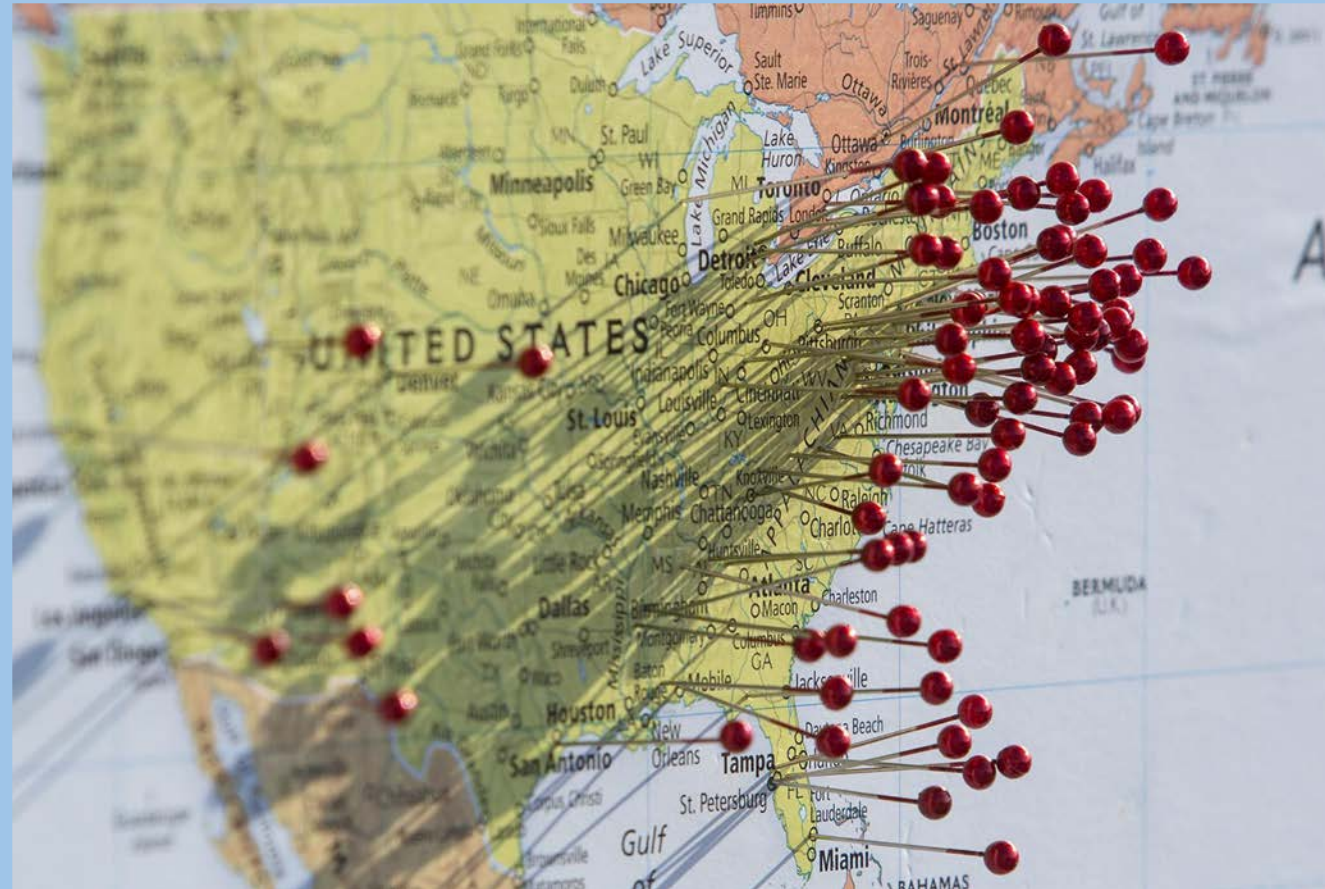

welcome to

the
sweetest
street 
— in tennessee

**They will
come!**

Sweetwater Eclipse

Total Solar Eclipse on August 21, 2017 at 2:37 p.m.

Approximate attendance: 25,000 in downtown & 50,000 area wide

Population: 6,312

Sweetwater Eclipse

We hosted visitors from all 50 states and 39 countries!

To start your Planning

- Media Involvement
- Branding
- Social Media Presence

MAIN
STREET
2023
Now

To start your Planning

- Partnerships

Our Youtube page- See “Favorites” playlist for eclipse videos:

City of Sweetwater TN

@cityofsweetwatertn9144

More Resources:

This website was super helpful to us:

<https://www.greatamericaneclipse.com/>

Maps, Glasses, and an option to add your event