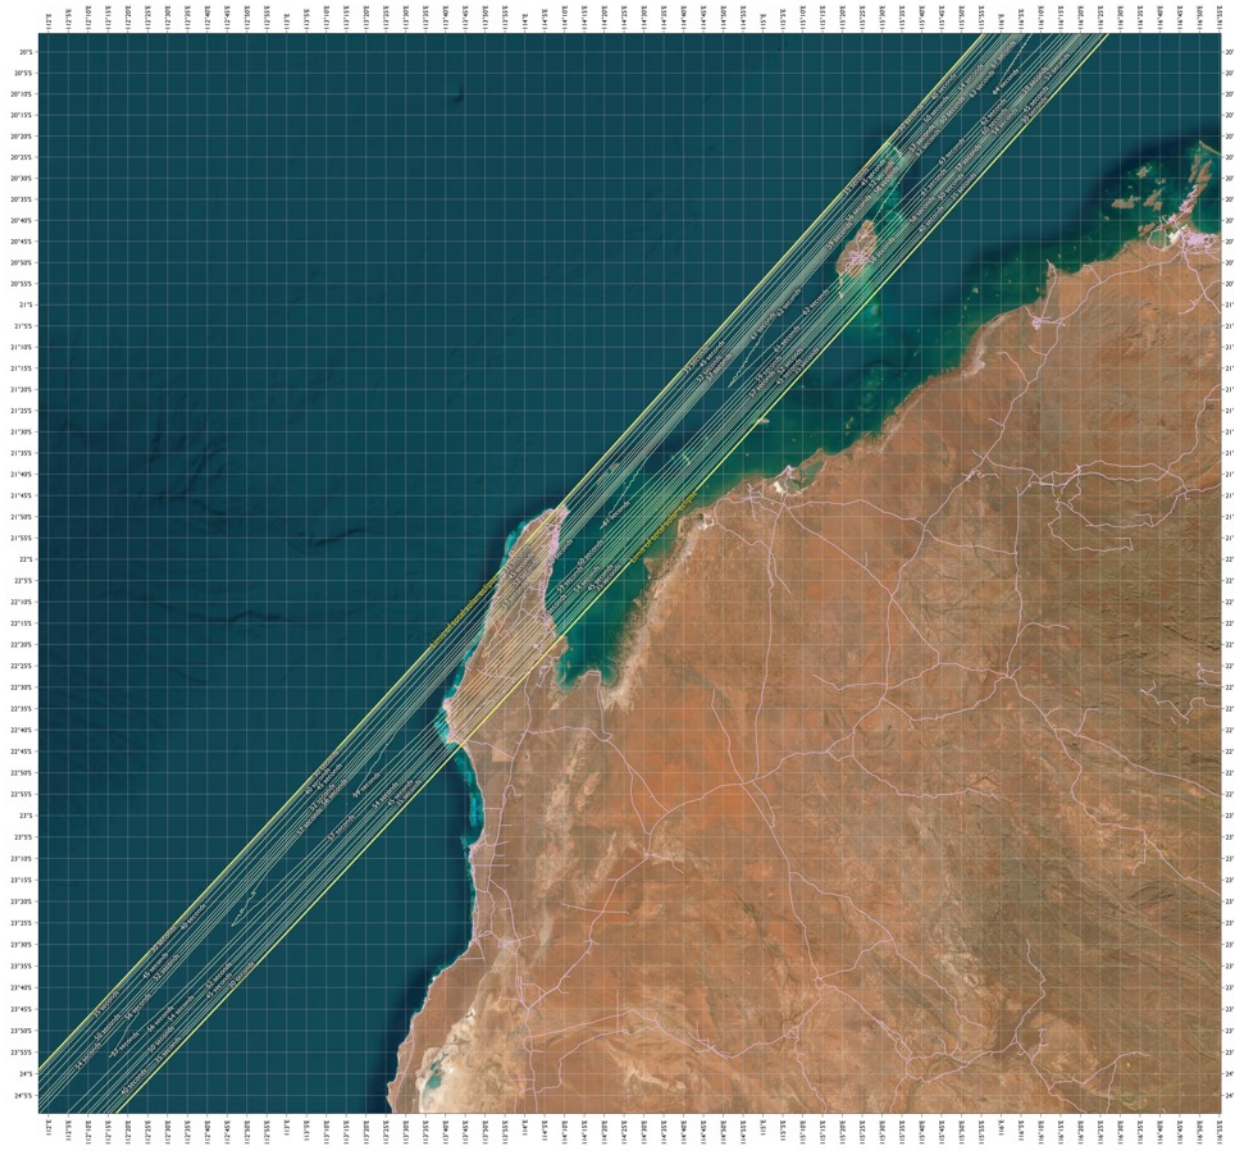

Total Solar Eclipse of 2023 April 20 Western Australia

DR KATE RUSSO
AUTHOR • PSYCHOLOGIST • ECLIPSE CHASER

'Experience totality—above you, around you, within you'

BEING
IN THE SHADOW