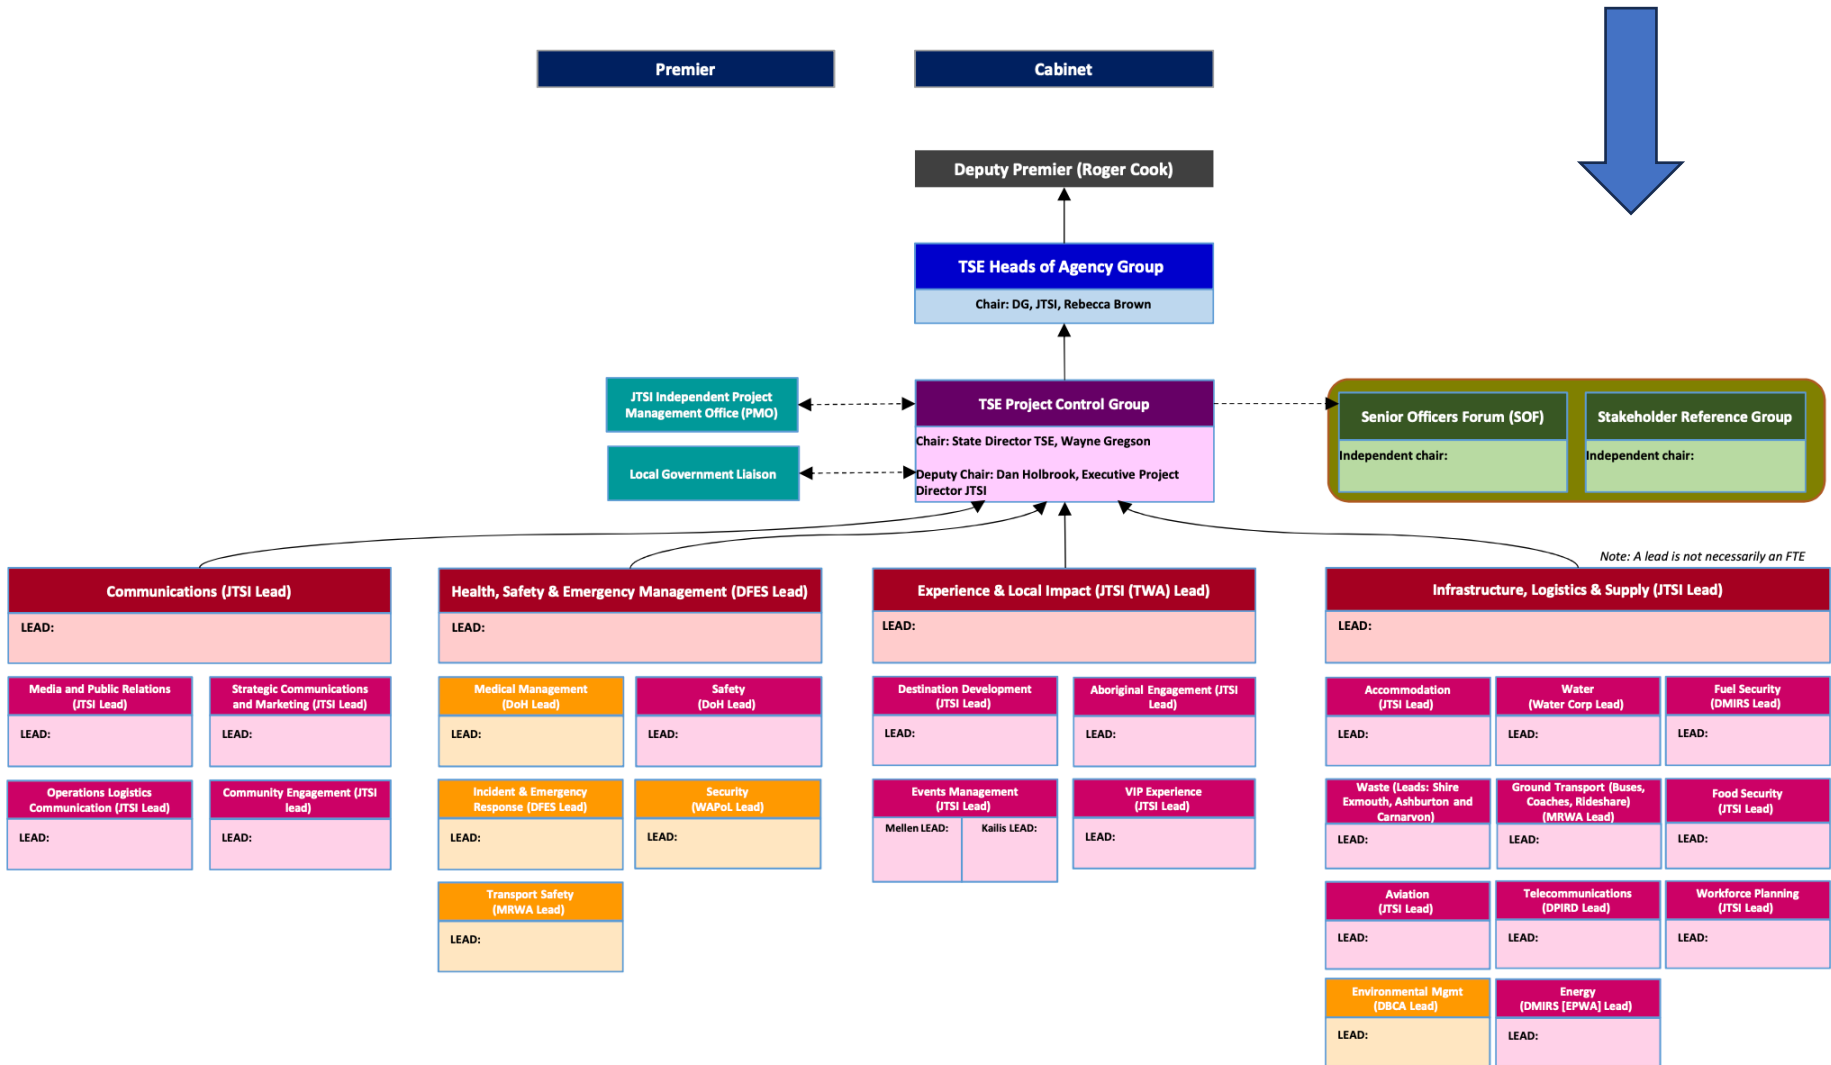

DR KATE RUSSO
AUTHOR • PSYCHOLOGIST • ECLIPSE CHASER

kate@beinginthesadown.com
www.beinginthesadown.com

'Experience totality—above you, around you, within you'

BEING
IN THE SHADOW

WHO'S IN CHARGE

MESSAGING

THE DEPARTMENT OF HEALTH
DOES NOT RECOMMEND DIRECT
VIEWING OF THE SOLAR ECLIPSE.
LEARN MORE HERE:

*Coral Bay and Onslow will both experience a **99% total eclipse** and Carnarvon will experience **95% totality***

'Experience totality—above you, around you, within you'

15 years of Total Solar Eclipses over Australia

2023 April 20

2028 July 22

2037 July 13

2038 December 26

2030 November 25

GREAT AMERICAN ECLIPSE.COM